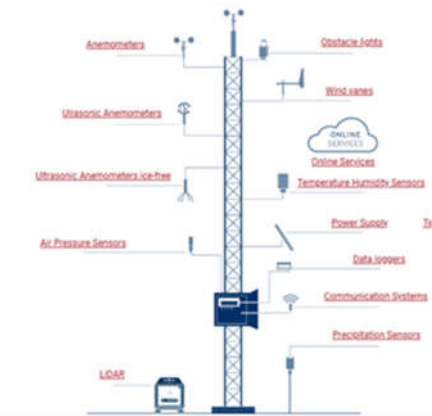

Add as Friend

Wind measurement system

Solar measurement system

<p>Data Loggers Meteo-40 plus Meteo-42</p> <p>Online Services AmmonitOR Data Cloud AmmonitConnect AmmonitVerify Ammonit Live Dashboard</p>	<p>Data Logger Accessories</p> <p>Communication Systems Obstacle Lights Overvoltage Protection Modules Camera Bat Detection Power Supply Steel Cabinets Modules</p>
<p>Wind Sensors</p> <p>Anemometers Wind Vanes Temperature Humidity Sensors Air Pressure Sensors Precipitation Sensors Ultrasonic Anemometers Weather Stations Calibration</p>	<p>Solar Sensors</p> <p>Pyranometers Pyrheliometers Silicon Irradiance Sensors Sun Tracking Systems Soiling Sensors</p> <p>Remote Sensing LIDAR Power solutions</p>