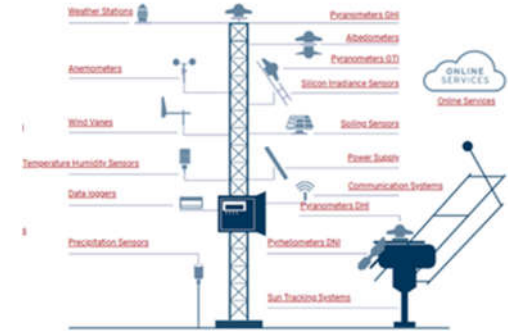

Wind measurement system